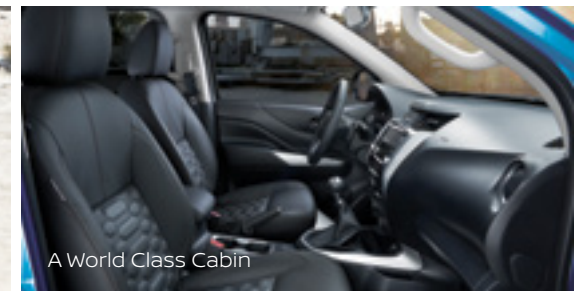

A World Class Cabin

LOAD BOX FLOOR WIDTH

1 560mm

TAIL GATE OPENING

1 358mm