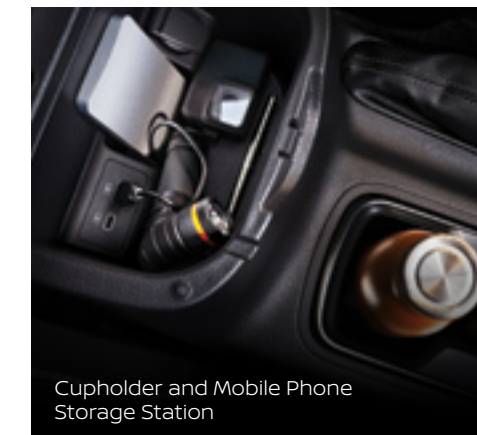

Effortless Access to Controls

Automatically
Dimming Rear View Mirror*

Cupholder and Mobile Phone
Storage Station

Power Sources In Abundance

Large Door Pockets Access

*AVAILABLE ON SELECTED MODELS.

THE PERFECT BALANCE