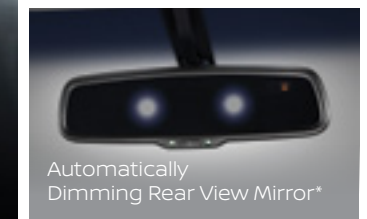

PRACTICAL AND PREMIUM

STEP INTO A CABIN OPTIMIZED FOR CONVENIENCE

Form meets function as you discover how the Navara cabin has been thoughtfully planned out to seamlessly integrate into every moment; be it for work, play or leisure. Generous storage areas, sunglasses stowing, an oversized glove box and multiple charging points make the all-New Navara the perfect companion for everyday life.

CLEVER COMPARTMENTS

FLEXIBILITY OUT OF THE ORDINARY

Navara maximises storage inside and out. The rear seats feature secure under-seat storage and boast the ability to remain conveniently flipped up to help transport taller items.

*AVAILABLE ON SELECTED MODELS.