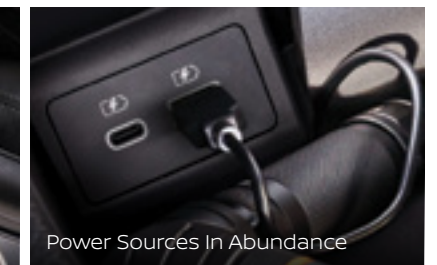

Automatically
Dimming Rear View Mirror*